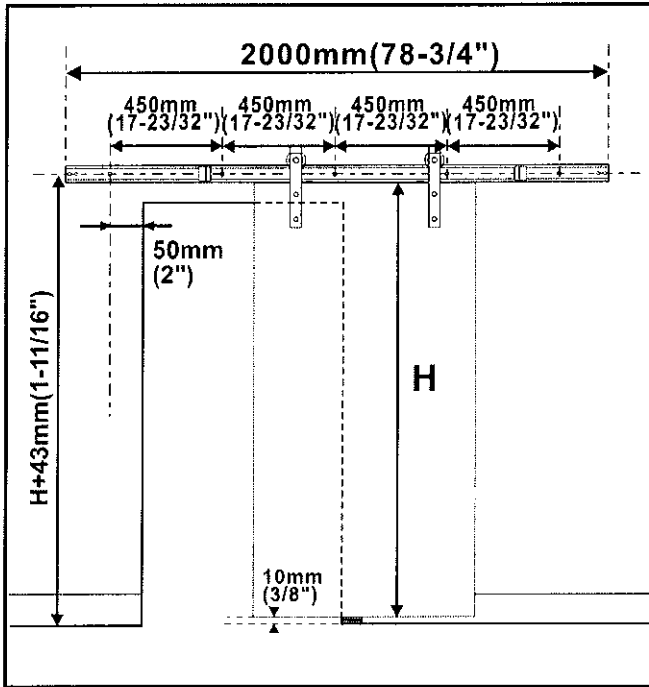

Installation Manual

To obtain the maximum weight capacity, all rail mounting fasteners must be mounted directly into solid wood. Do NOT install directly onto a drywall surface. A solid wood header is recommended as shown in instruction box 2.