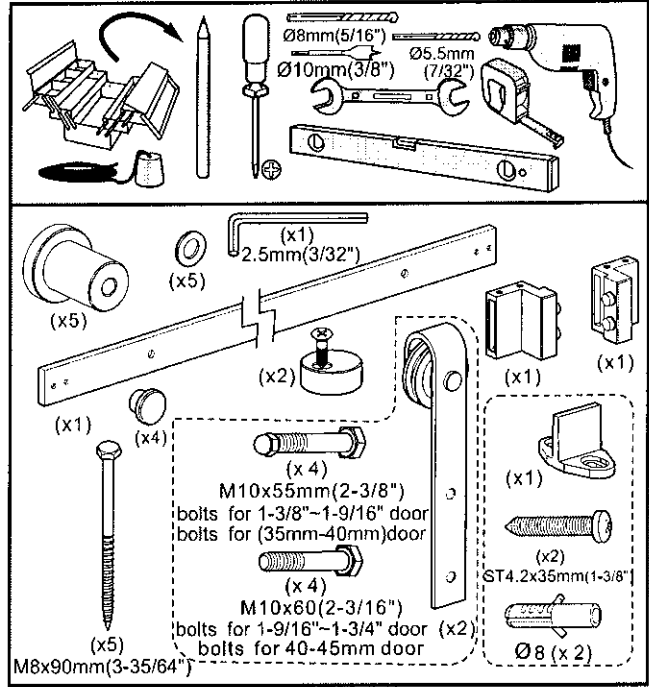

Installation Manual

To obtain the maximum weight capacity, all rail mounting fasteners must be mounted directly into solid wood. Do NOT install directly onto a drywall surface. A solid wood header is recommended as shown in instruction box 2.