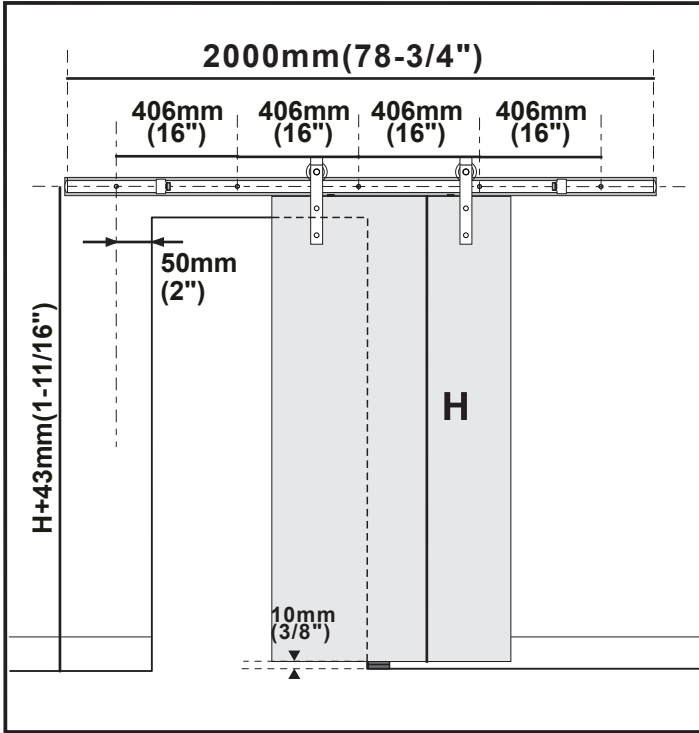

# Installation Manual

To obtain the maximum weight capacity, all rail mounting fasteners must be mounted directly into solid wood. Do NOT install directly onto a drywall surface. A solid wood header is recommended as shown in instruction box 2.