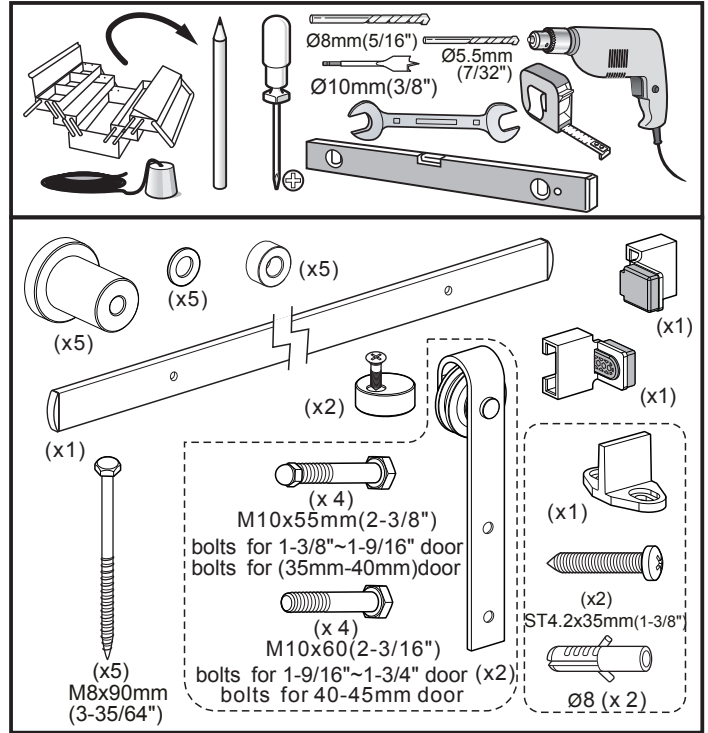

# Installation Manual

To obtain the maximum weight capacity, all rail mounting fasteners must be mounted directly into solid wood. Do NOT install directly onto a drywall surface. A solid wood header is recommended as shown in instruction box 2.