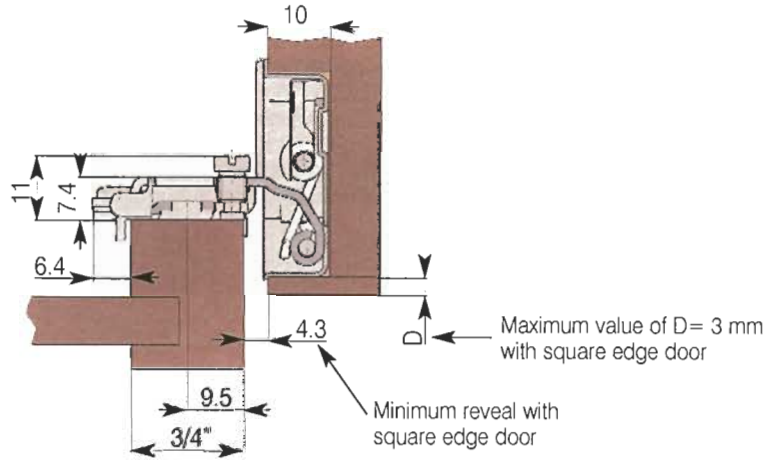

C60 Series

UNI EN ISO 9001

ferrari

6-way adjustment frame hinge

Technical data

Range

Size in mm

CUP BORING PATTERN AVAILABLE OVERLAYS		42		45	
		Ø 11	Ø 11	Ø 9.5	Ø 9.5
1/2" O.L. W/ REAR TAB		C607102GG	C607132GG	C607112GG	C607142GG
1/2" O.L. W/O REAR TAB		C60710BGG	C60713BGG	C60711BGG	C60714BGG
7/16" O.L. W/ REAR TAB		C607106GG	C607136GG	C607116GG	C607146GG
7/16" O.L. W/O REAR TAB		C60710FGG	C60713FGG	C60711FGG	C60714FGG
9/16" O.L. W/ REAR TAB		C607101GG	C607131GG	C607111GG	C607141GG
9/16" O.L. W/O REAR TAB		C60710AGG	C60713AGG	C60711AGG	C60714AGG
5/8" O.L. W/ REAR TAB		C607103GG	C607133GG	C607113GG	C607143GG
5/8" O.L. W/O REAR TAB		C60710CGG	C60713CGG	C60711CGG	C60714CGG