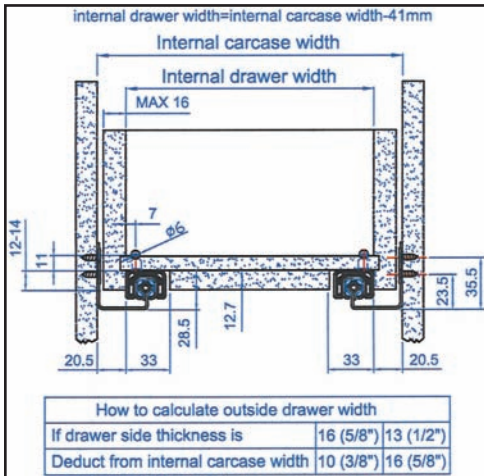

Full Extension Undermount Drawer Slide with Oil Cylinder Soft Close Mechanism

- An **economical upgrade** to soft-close functionality when compared to other self-closing and soft-close undermount slides (see back of this sheet for pricing)
- Soft-Close function with oil cylinder
- 1.18" (30mm) stroke of soft-close
- Soft-close function is built into the slide for easy installation
- Load rating of 100 pounds at 21" length
- Back sockets, front fixing clips and mounting screws are included with each set of slides