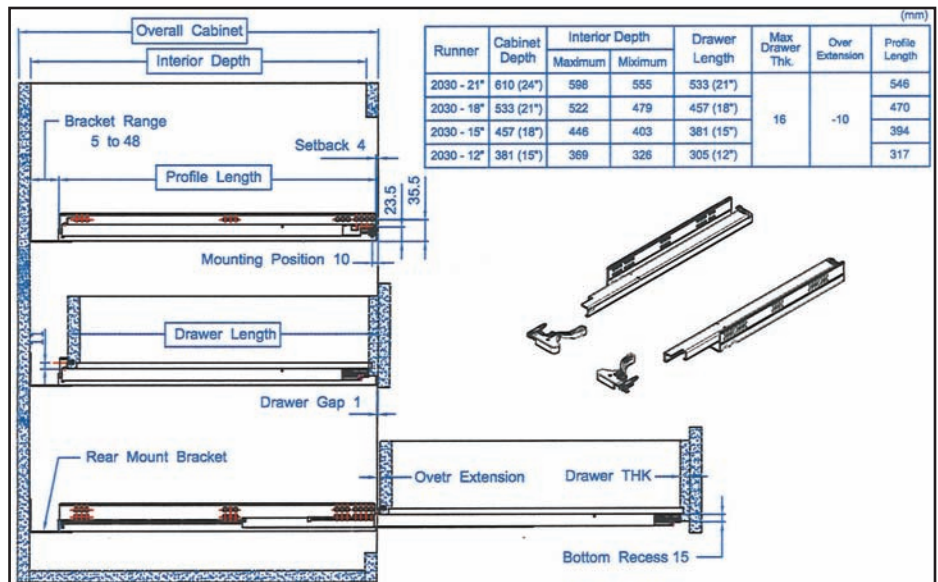

Full Extension Undermount Drawer Slide with Oil Cylinder Soft Close Mechanism

- An **economical upgrade** to soft-close functionality when compared to other self-closing and soft-close undermount slides (see back of this sheet for pricing)
- Soft-Close function with oil cylinder
- 1.18" (30mm) stroke of soft-close
- Soft-close function is built into the slide for easy installation
- Load rating of 100 pounds at 21" length
- Back sockets, front fixing clips and mounting screws are included with each set of slides