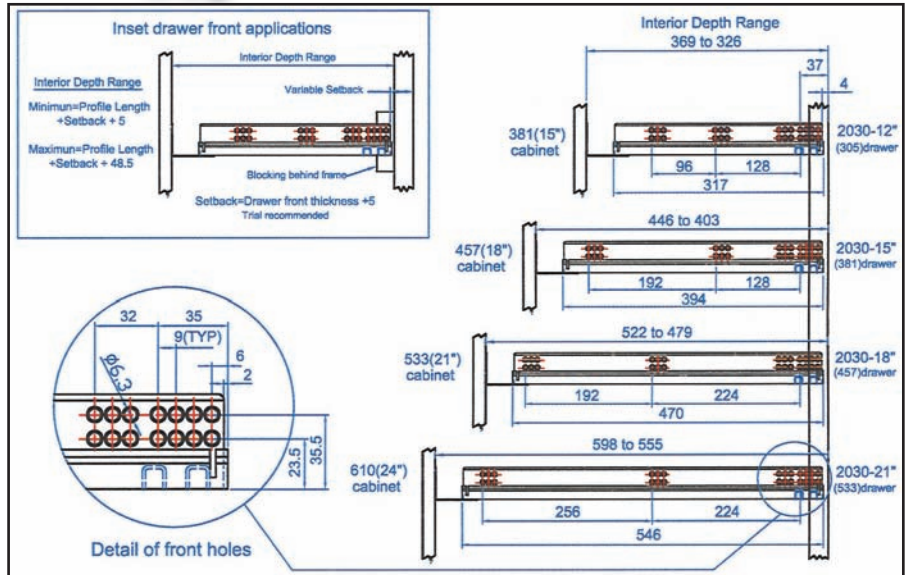

Full Extension Undermount Drawer Slide with Oil Cylinder Soft Close Mechanism

- An **economical upgrade** to soft-close functionality when compared to other self-closing and soft-close undermount slides (see back of this sheet for pricing)
- Soft-Close function with oil cylinder
- 1.18" (30mm) stroke of soft-close
- Soft-close function is built into the slide for easy installation
- Load rating of 100 pounds at 21" length
- Back sockets, front fixing clips and mounting screws are included with each set of slides